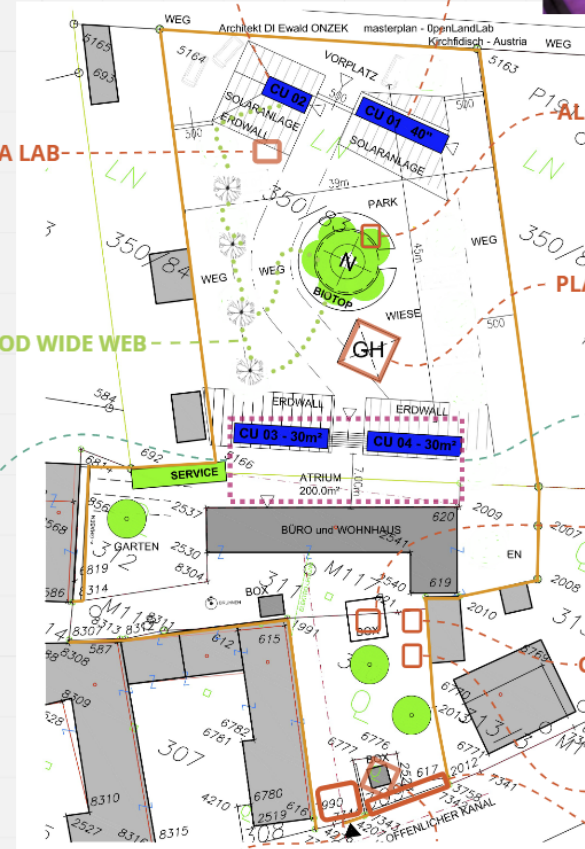

CONNECT TO WOODWIDEWEB

Diese SDGs werden unterstützt:

OpenLandLAB Masterplan

Microfarming
 Tiny Labs
 Selbstversorgung
 The Things Network
 WOOD WIDE WEB

Fieldtests
 PoC, MVPs,

Bionik
 Biomaterialien

BIO LAB
 FOOD SERVER
 TIERRA LAB
 ALGAE LAB
 PLANT PYRAMID
 WOOD WIDE WEB
 ATELIER (HYBRID PERFORMANCE LAB)
 FUNGI LAB
 COMPOST LAB
 WORM LAB
 ASTRO LAB
 eCAR PORT
 MEDIA FACADE?