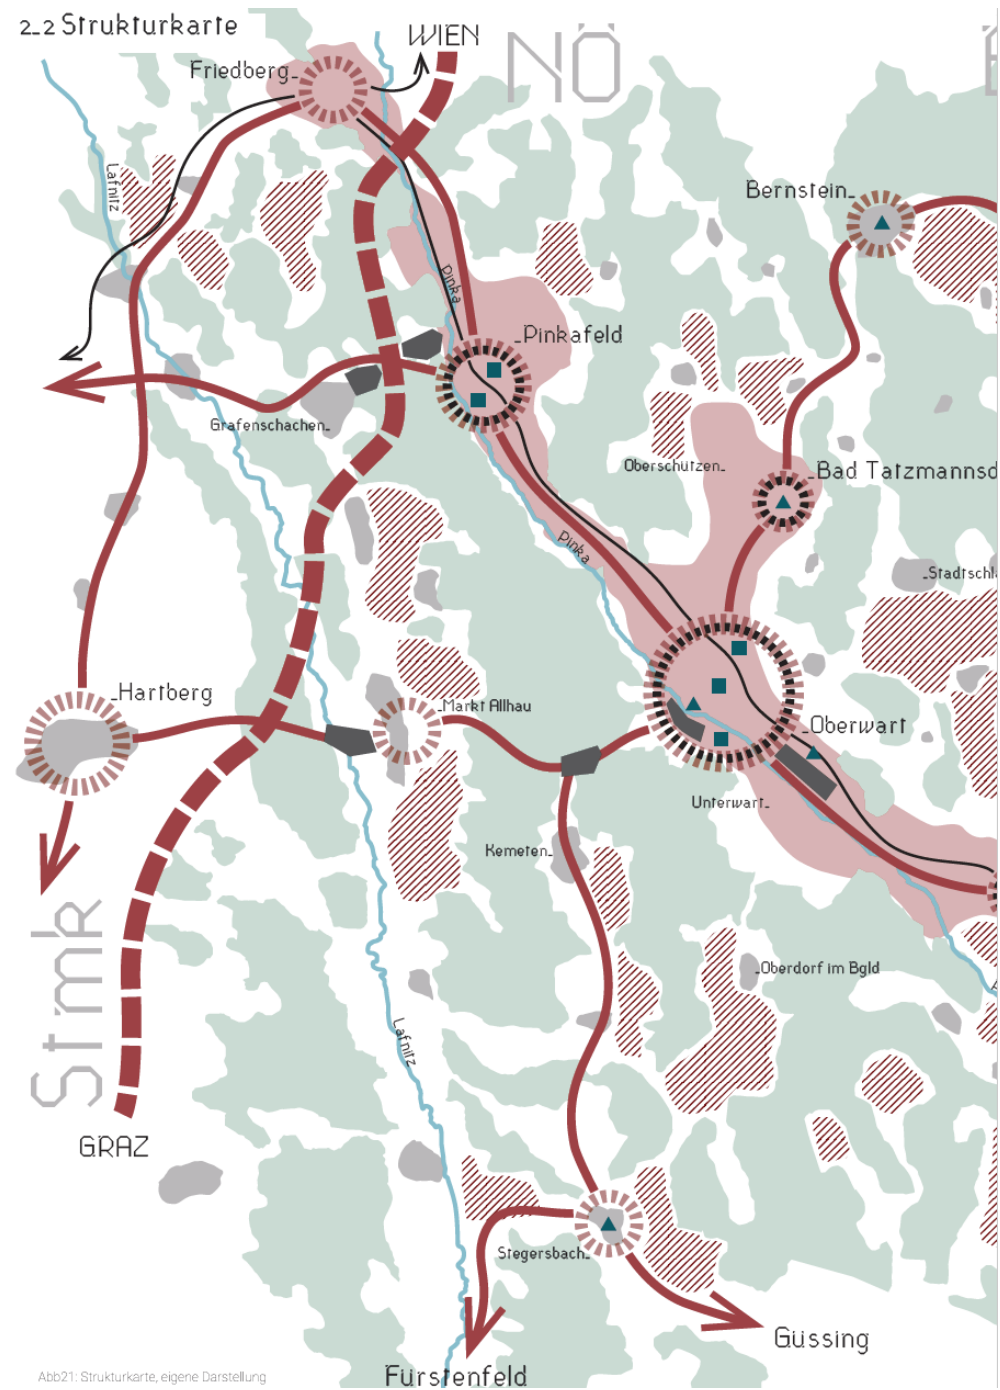

Abb21: Strukturkarte, eigene Darstellung

who am i

- born as digital native in Vienna
- 1 Daughter (first member of **OpenLandLAB**)
- Communication Engineering & Electronics
- 1979 – 1987 Hardware Support (really big Computers)
- 1987 – 1990 Software Support Mainframe
- 1990 – 2003 Hardware & Software Development
- 2004 – Software Development Management
- 2019 – OPEN HARDWARE NOW!