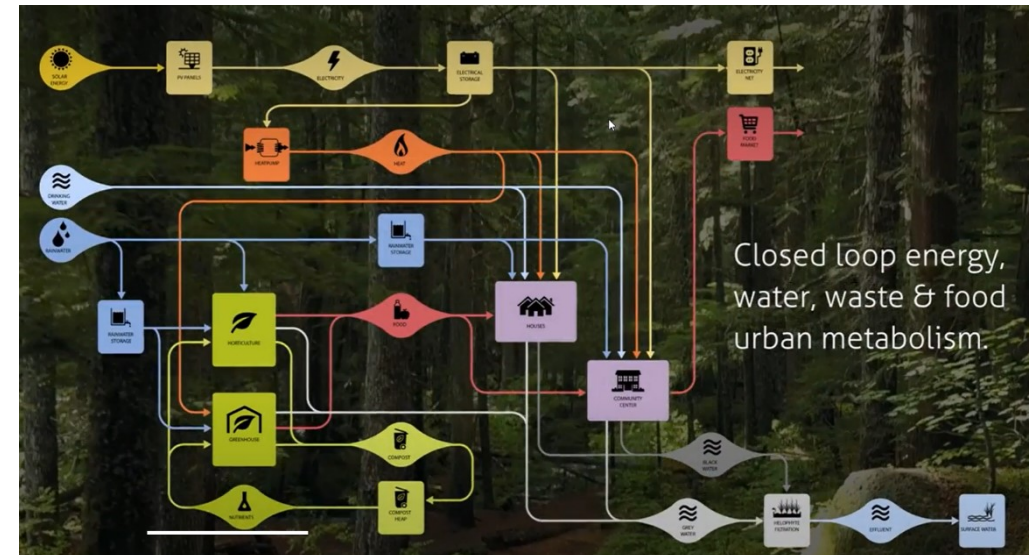

#13 WIRTSCHAFT <ul style="list-style-type: none"> • Kreislaufwirtschaft • Donut-Ökonomie • Industry meets Makers • SoLaWi • Neue Genossenschaften • ... 	#14 POTENTIALE <ul style="list-style-type: none"> • Natur • Wald • Ruhe • Talente • ... 	#15 FINANZIERUNG <ul style="list-style-type: none"> • Crowdfunding? • Stiftungen?, Spenden? • Vermögenspool • Regionalwert AG • ReFi DAOs? • ...
#16 KUNST & KULTUR <ul style="list-style-type: none"> • Ästhetik statt Behübschung • Kunst für die Zukunft • Kreativität für die Zukunft • Künstliche Intelligenz • ... 	#17 MITEINANDER <ul style="list-style-type: none"> • Repair.Cafés • Einkaufsgemeinschaften • Maschinchenring • Tauschkreise • ... 	#18 WAS FEHLT?

Fab Region Südburgenland

**FAB CITY
FULL STACK**

Fab City Full Stack is a framework that helps cities and regions to interpret the Fab City challenge and also a tool that guides them to implement it in a multiscalar and ecosystemic approach and define their own strategic action plan.

SMART VILLAGES

Ralf Otterpohl

Das Neue Dorf

Vielfalt leben, lokal produzieren,
mit Natur und Nachbarn kooperieren

The Ultimate Material,
The Ultimate Geometry.

- Low Cost
- Regenerative
- 100% Non-Toxic
- 500 Year Design Life
- Fireproof
- Hurricane Resistant
- Earthquake Resistant
- Mold Resistant
- Insect Resistant
- EMF Harmonizing
- CO2 Sequestering
- High Energy Efficiency
- Passive Solar Heating
- Packed In Container
- Installed In Days
- Near Zero Waste
- Recyclable