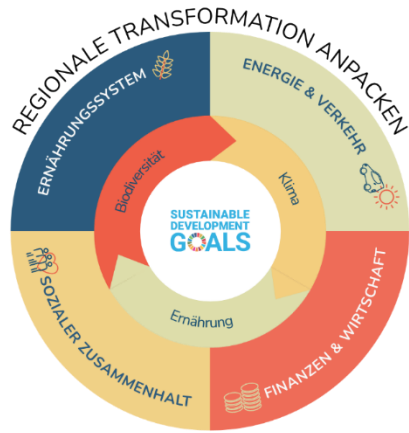

MITMACH REGION

Südburgenland

THEMENTISCHE

7 WIRKUNGSFELDER